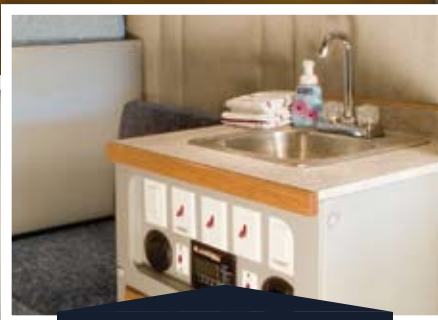

Factory Sleeper Conversions

***Give Your Factory Sleeper
The Overhaul It Deserves!***

Bed/dinette in the bed position

Stainless steel sink with decorative faucet and hot/cold running water

Wide screen flat panel high definition TV with optional surround sound system!

Your Factory Conversion Specialists

ARI also offers superior craftsmanship in the factory sleeper market. We can install sinks, hot water heaters, showers w/cassette porta potti, microwaves, invertors, built in TV/DVD's, refrigerators and storage cabinets. Because we custom build all conversions, we ask that you call and schedule a time to measure up your interior cabinets and get a proper quote.