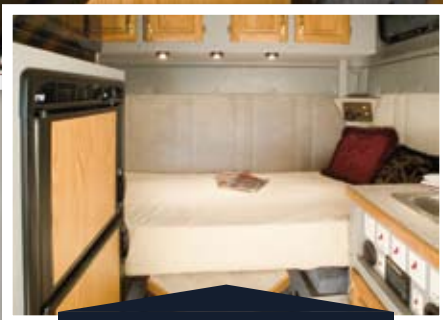

Factory Sleeper Conversions

***Give Your Factory Sleeper
The Overhaul It Deserves!***

Bed/dinette in the bed position

Stainless steel sink with decorative faucet and hot/cold running water

Wide screen flat panel high definition TV with optional surround sound system!

Your Factory Conversion Specialists

ARI also offers superior craftsmanship in the factory sleeper market. We can install sinks, hot water heaters, showers w/cassette porta potti, microwaves, invertors, built in TV/DVD's, refrigerators and storage cabinets. Because we custom build all conversions, we ask that you call and schedule a time to measure up your interior cabinets and get a proper quote.